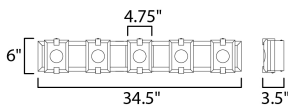

**MEASUREMENTS**

DIMENSION : 34.5" L 6" H x 3.5" Ext  
 BACK PLATE : 4.75" W x 5" H x 3" HCO  
 HANGING WEIGHT : 9.9 lb

**LAMPING**

INPUT VOLTAGE : 120V  
 LUMENS : 2,030 Rated (1,960 Del.)  
 BULB : 5 x 6W LED PCB Integrated , 30W Total  
 BULB INCLUDED : (Integrated)  
 DIMMABLE : Triac CL  
 CRI : 90 CRI  
 COLOR\_TEMP : 3000K